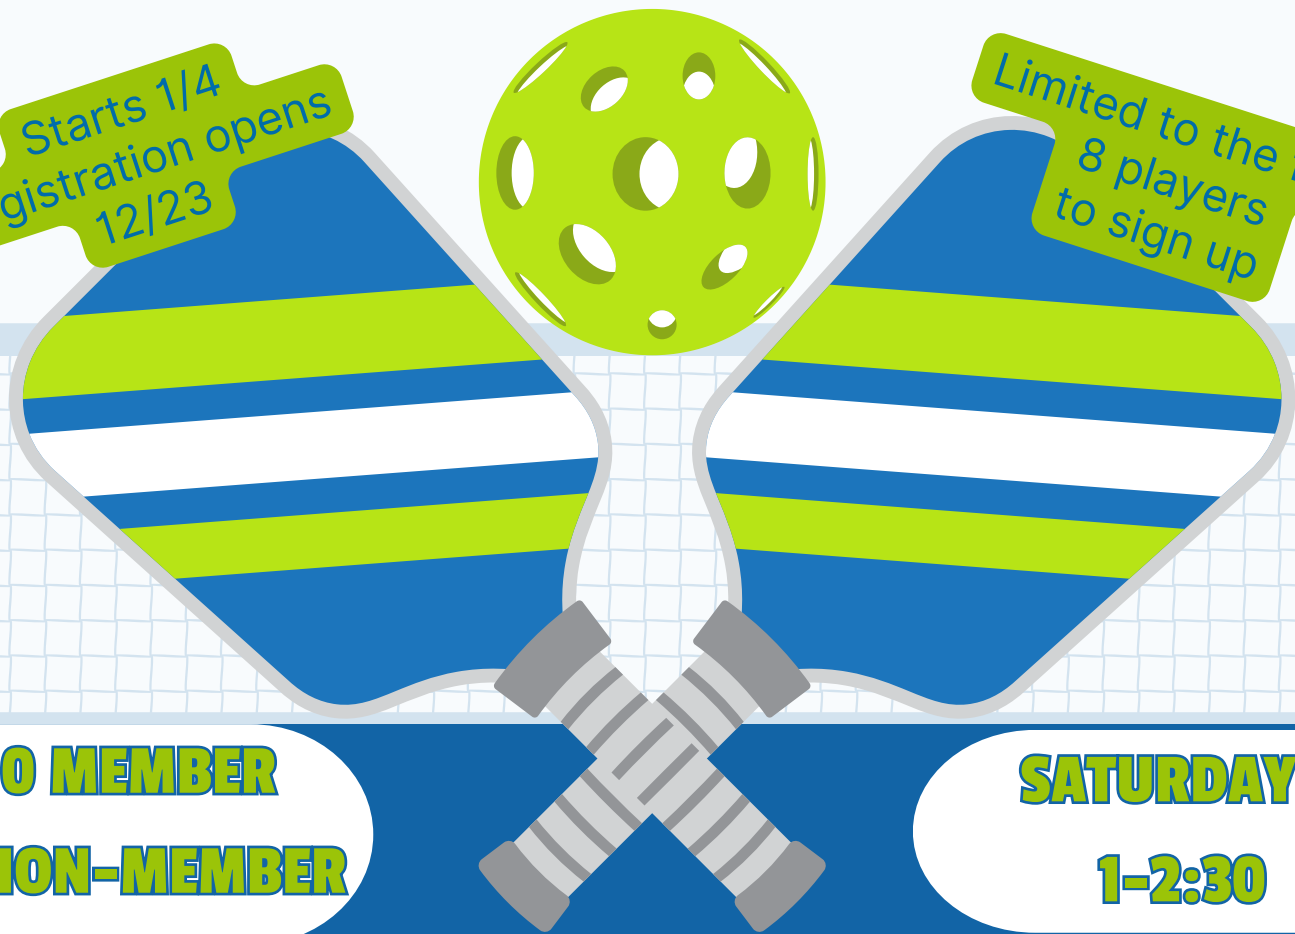

OUTDOOR

PICKLEBALL

★★ **MEN'S SINGLES** ★★

SWISH ROUND ROBIN DUPR EVENT

Starts 1/4
Registration opens
12/23

Limited to the first
8 players
to sign up

\$10 MEMBER

\$15 NON-MEMBER

SATURDAY'S

1-2:30

FOR MORE INFORMATION

PLEASE CONTACT

Melissa Stuart:
melissas@impactactivities.com

Alexa Meek:
alexam@impactactivities.com

WEEKLY SIGN UP

DUPR LEVEL 3.0-3.49

2 Courts - 4 players

DUPR LEVEL 3.5+

2 Courts - 4 players

SCAN QR
CODE