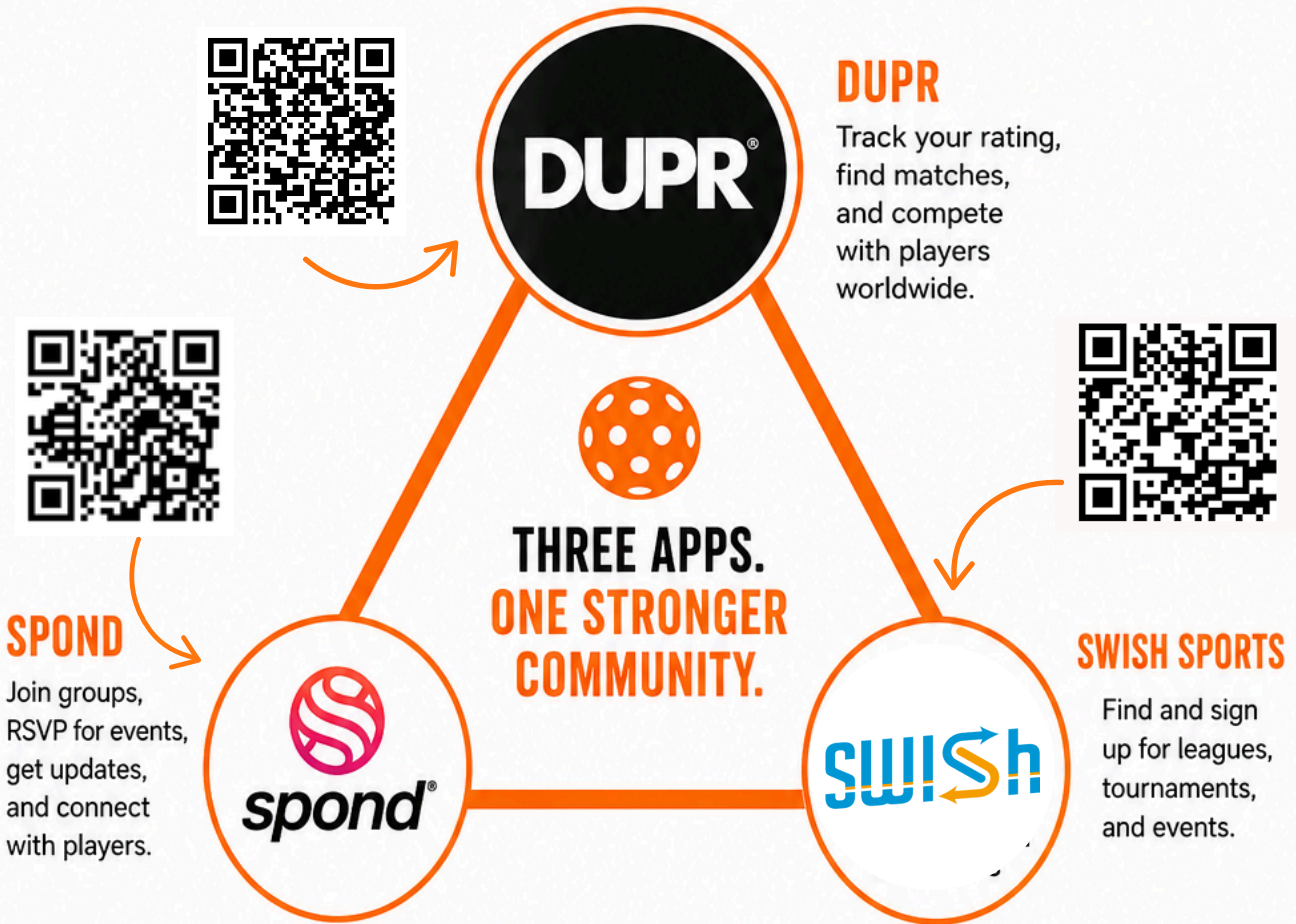

ALL PICKLEBALL PLAYERS NEED THESE 3 APPS

PLEASE SIGN UP FOR ALL AND STAY CONNECTED
TO THE PICKLEBALL COMMUNITY.

**REGISTER
FOR EVENTS**

**TRACK
YOUR RATING**

**SIGN UP FOR ALL THREE APPS
TO STAY CONNECTED,
REGISTER FOR EVENTS, TRACK YOUR RATING,
AND ENGAGE WITH THE COURTS OF
MCKINNEY PICKLEBALL COMMUNITY.**

**CONNECT
WITH PLAYERS**

**PLAY.
COMPETE.
IMPROVE.**

Play. Connect. Compete. Together.